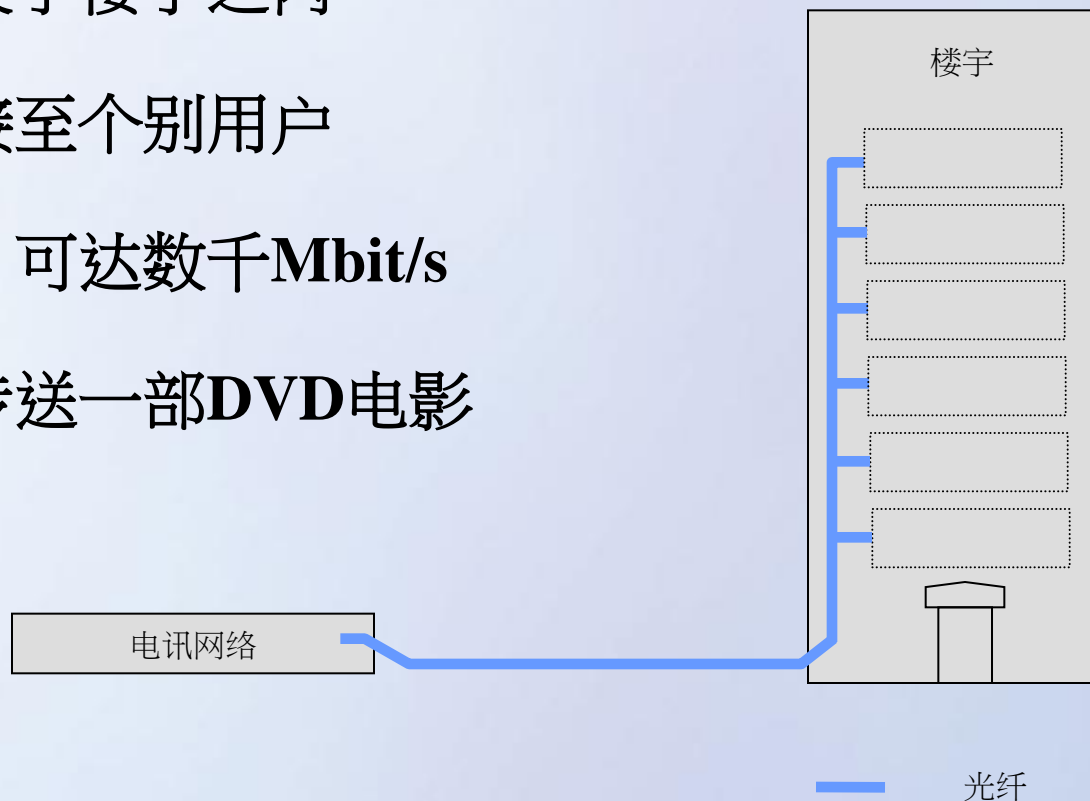

楼宇分类 - 光纤到户 (FTTH)

- 光纤网络设于楼宇之内
- 以光纤连接至个别用户
- 传输速度：可达数千Mbit/s
- 一分钟内传送一部DVD电影